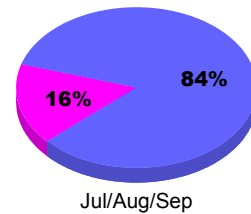

**Membership Results
2011-2012**

**Membership
2010-2011**

Month	Net Memb Goal	Actual New Memb	Actual Dropped Memb	Gain/Loss of Memb	Gain/Loss of Memb
Jul/Aug/Sep		242	-156	86	54
Totals		242	-156	86	54

Membership Results 2011-2012

Goal, New, Dropped, Gain/Loss

Comparison of Membership Gain/Loss

Current Year Compared to the Previous Year

Gender Comparison 2011-2012

Jul/Aug/Sep

Male Female