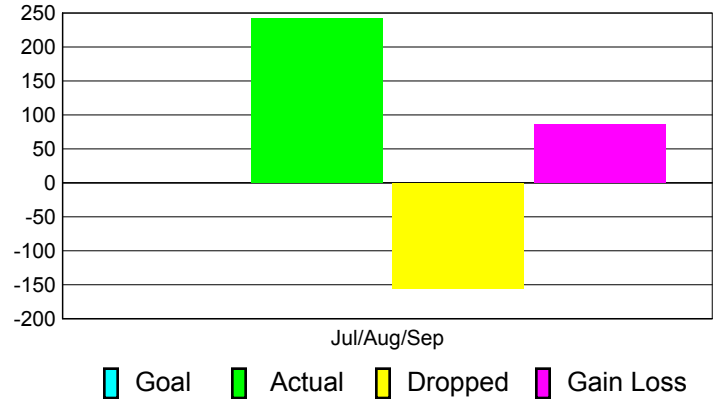

Membership Results 2011-2012

Goal, New, Dropped, Gain/Loss

Comparison of Membership Gain/Loss

Current Year Compared to the Previous Year